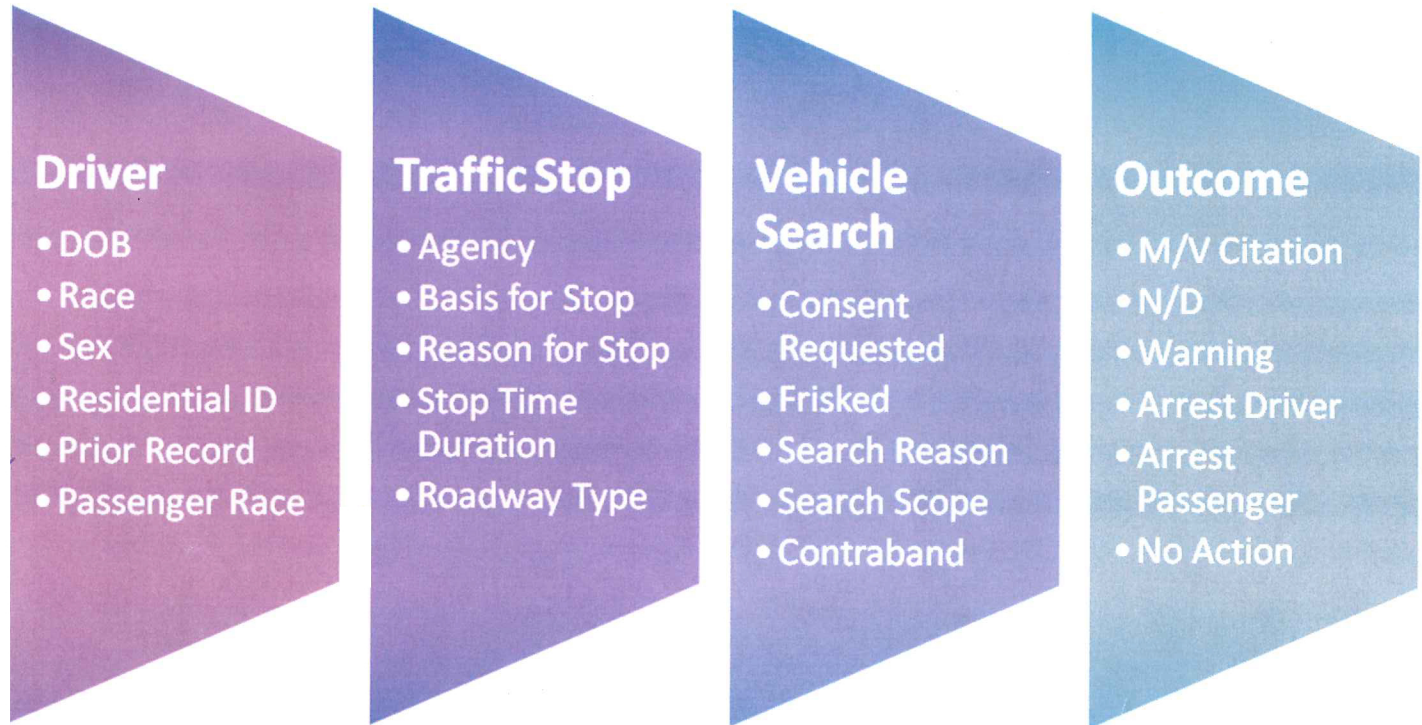

Rhode Island Traffic Stop Data Reference Variables

Rhode Island Traffic Stop Data Reference Values

Race	Basis for Stop	Reason for Stop	Search Reason	Contraband
<ul style="list-style-type: none"> • Black/African American • White • Native American • Asian/Pacific Island/East Indian • Black Hispanic • White Hispanic 	<ul style="list-style-type: none"> • Speeding • Other Traffic Violation • Equipment/Inspection Violation • Registration Violation • Violation of City/Town Ordinance • Special Detail/Directed Patrol • Call for Service • APB • Suspicious Person • Motorist Assist/Courtesy 	<ul style="list-style-type: none"> • Investigatory • Violation • Arrest 	<ul style="list-style-type: none"> • Incident to Arrest • Probable Cause • Terry Frisk • Plain View Contraband • Odor of Drugs/Alcohol • Inventory Tow • Reasonable Suspicion 	<ul style="list-style-type: none"> • None • Weapons • Money • Drugs/Drug Paraphernalia • Alcohol • Other