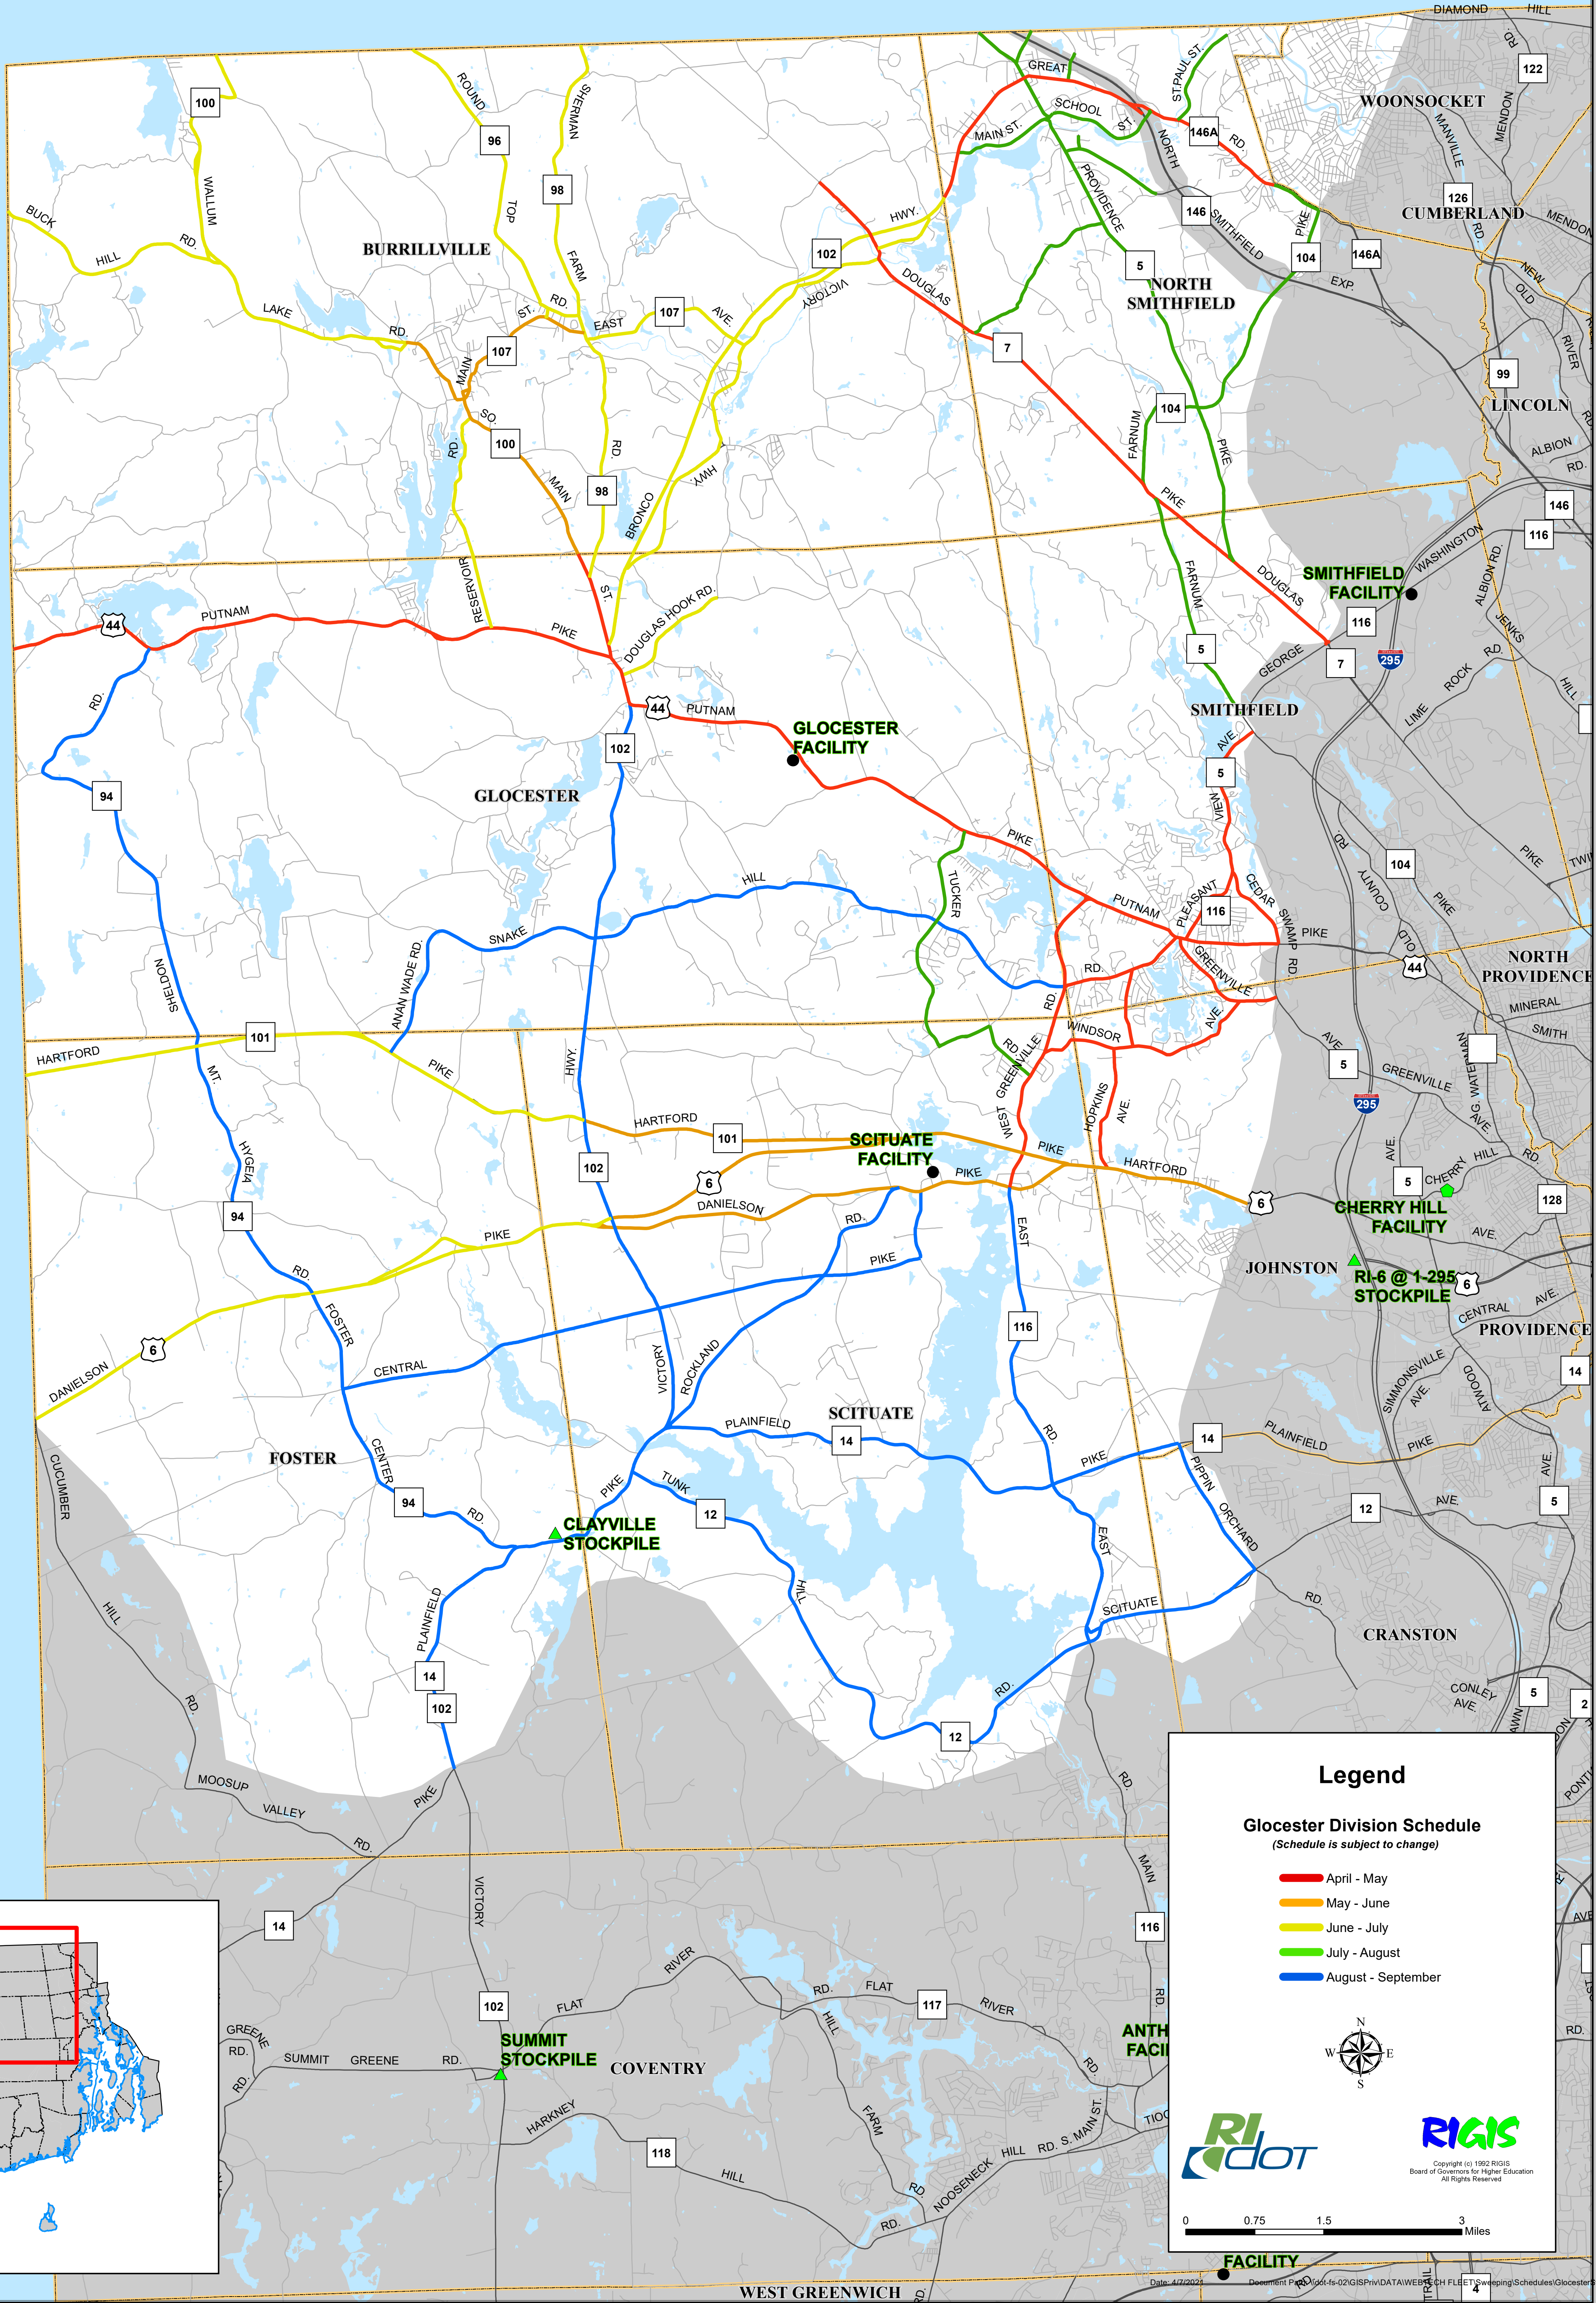

RHODE ISLAND SWEEPING ROUTES GLOCESTER MAINTENANCE DISTRICT AND FACILITIES

Legend

Glocester Division Schedule
(Schedule is subject to change)

- April - May
- May - June
- June - July
- July - August
- August - September