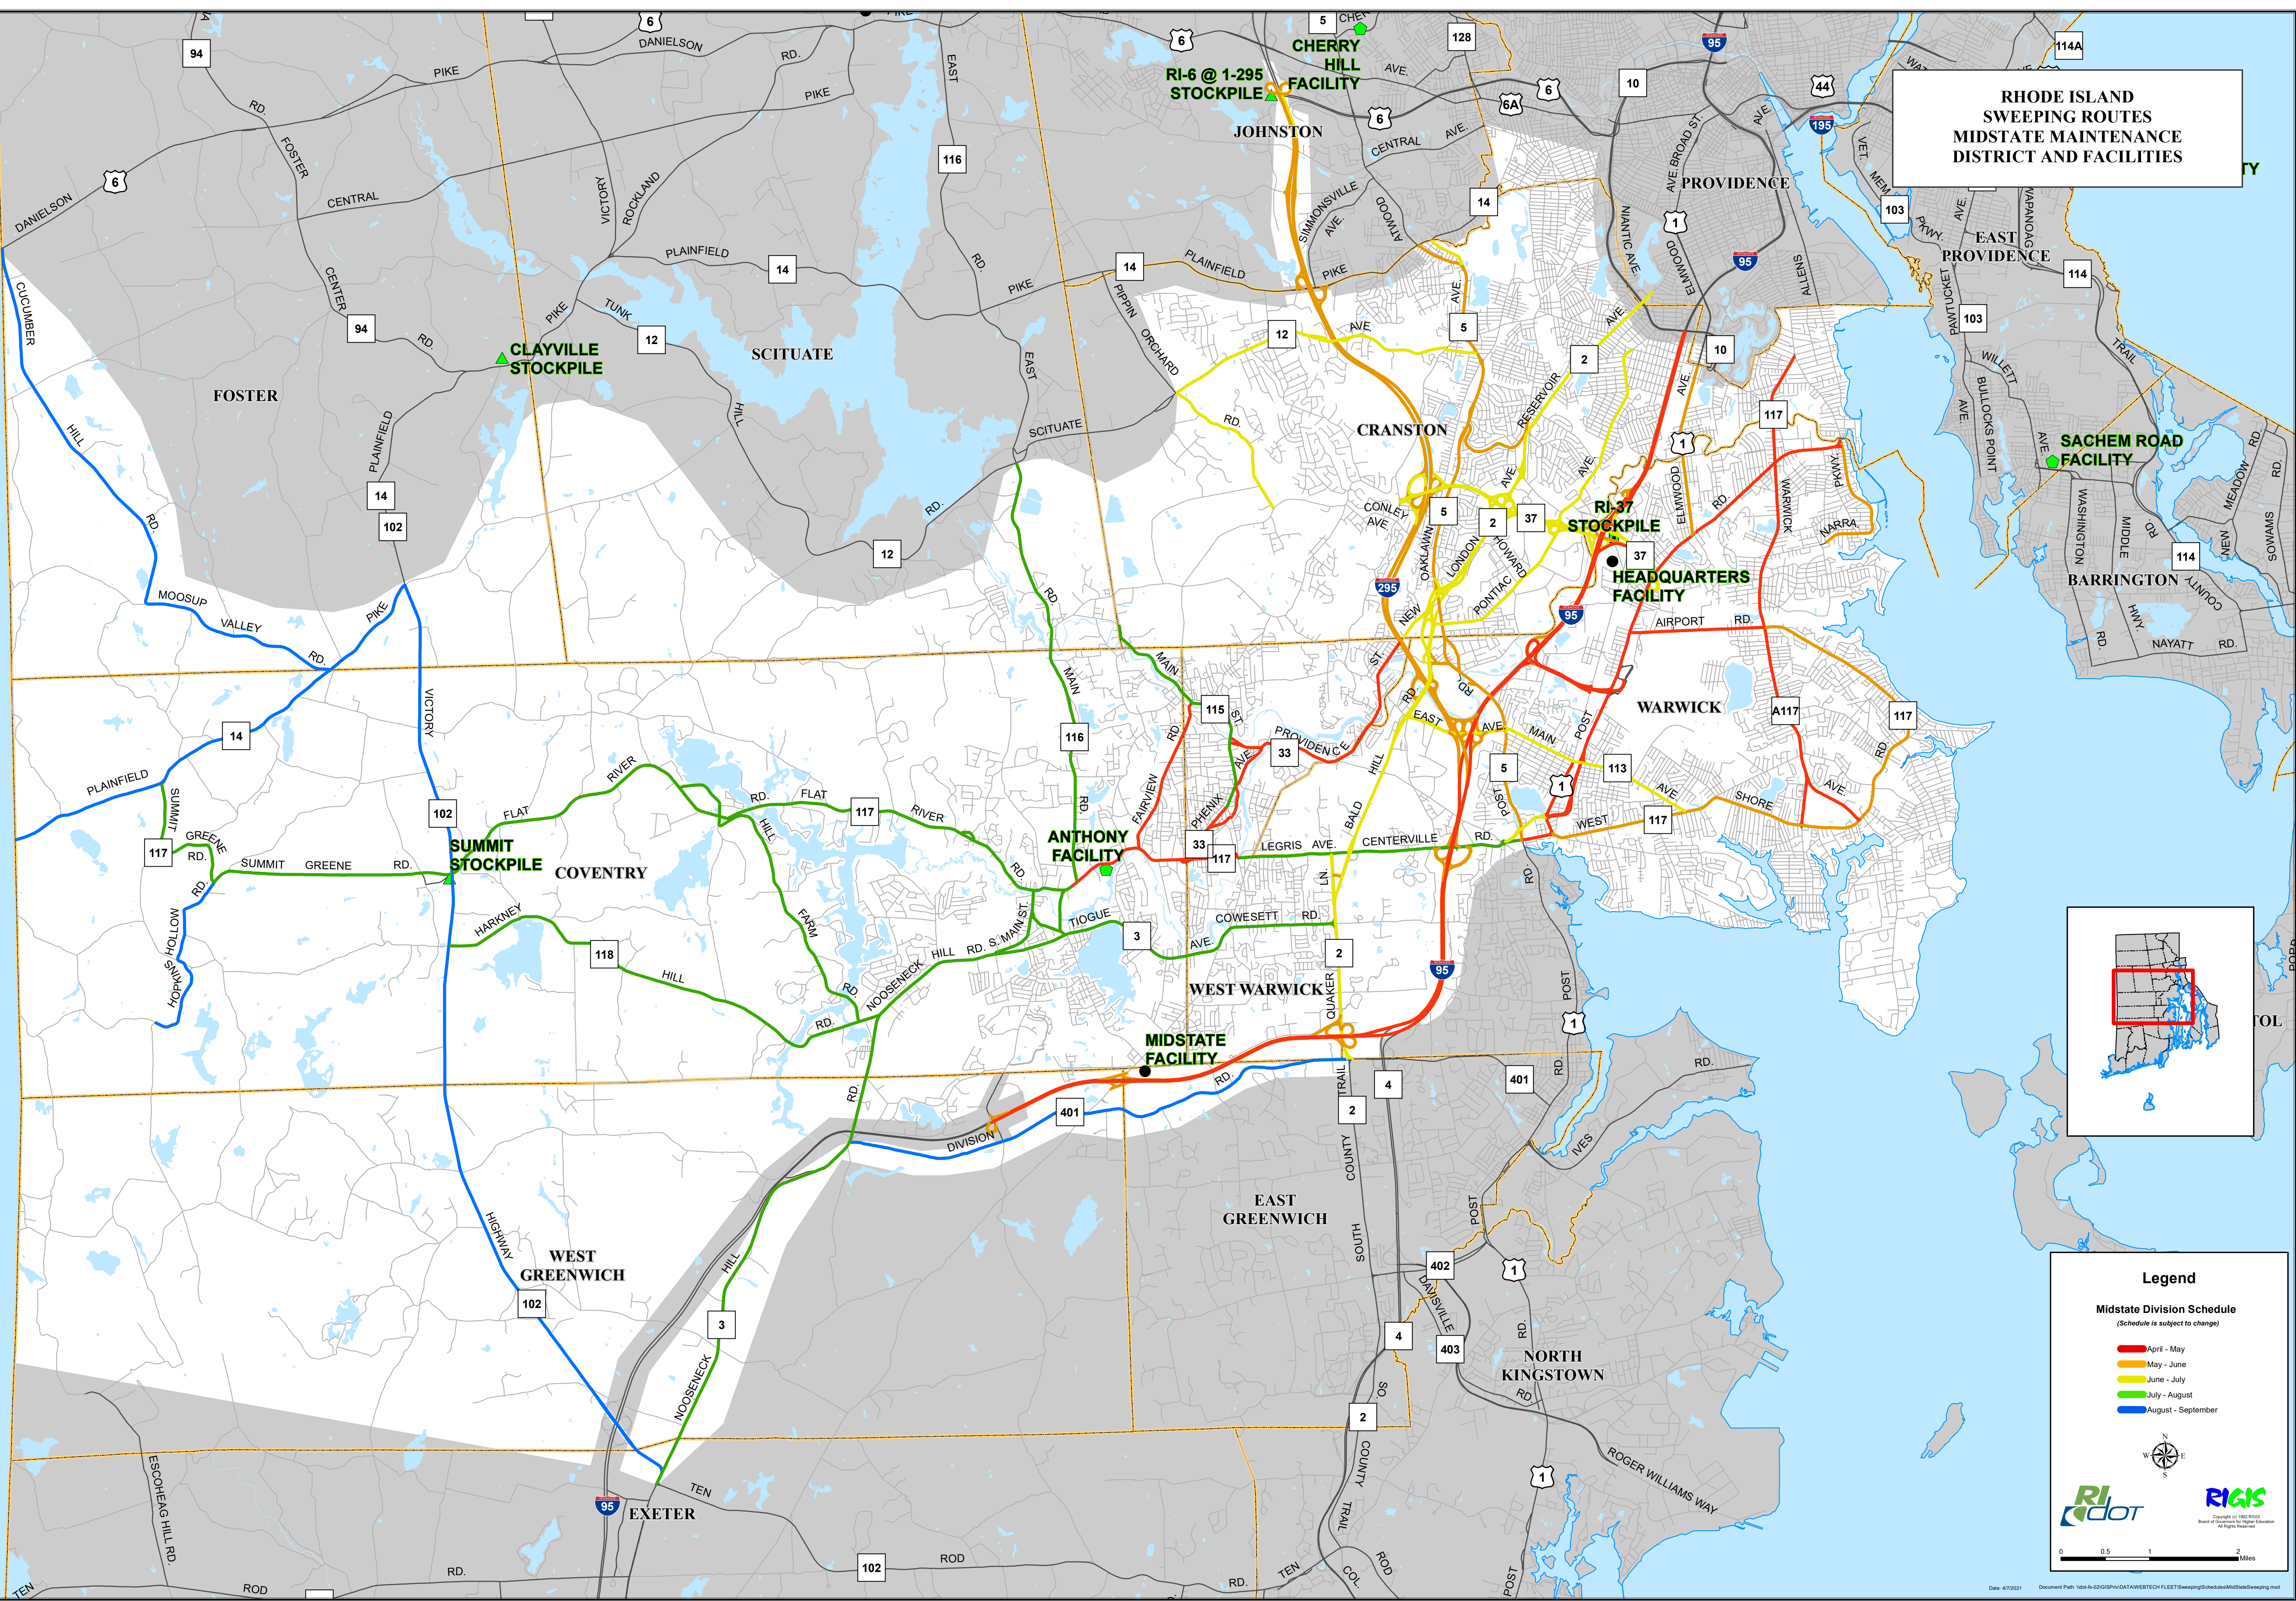

**RHODE ISLAND  
SWEEPING ROUTES  
MIDSTATE MAINTENANCE  
DISTRICT AND FACILITIES**

**Legend**

**Midstate Division Schedule**  
*(Schedule is subject to change)*

- April - May
- May - June
- June - July
- July - August
- August - September