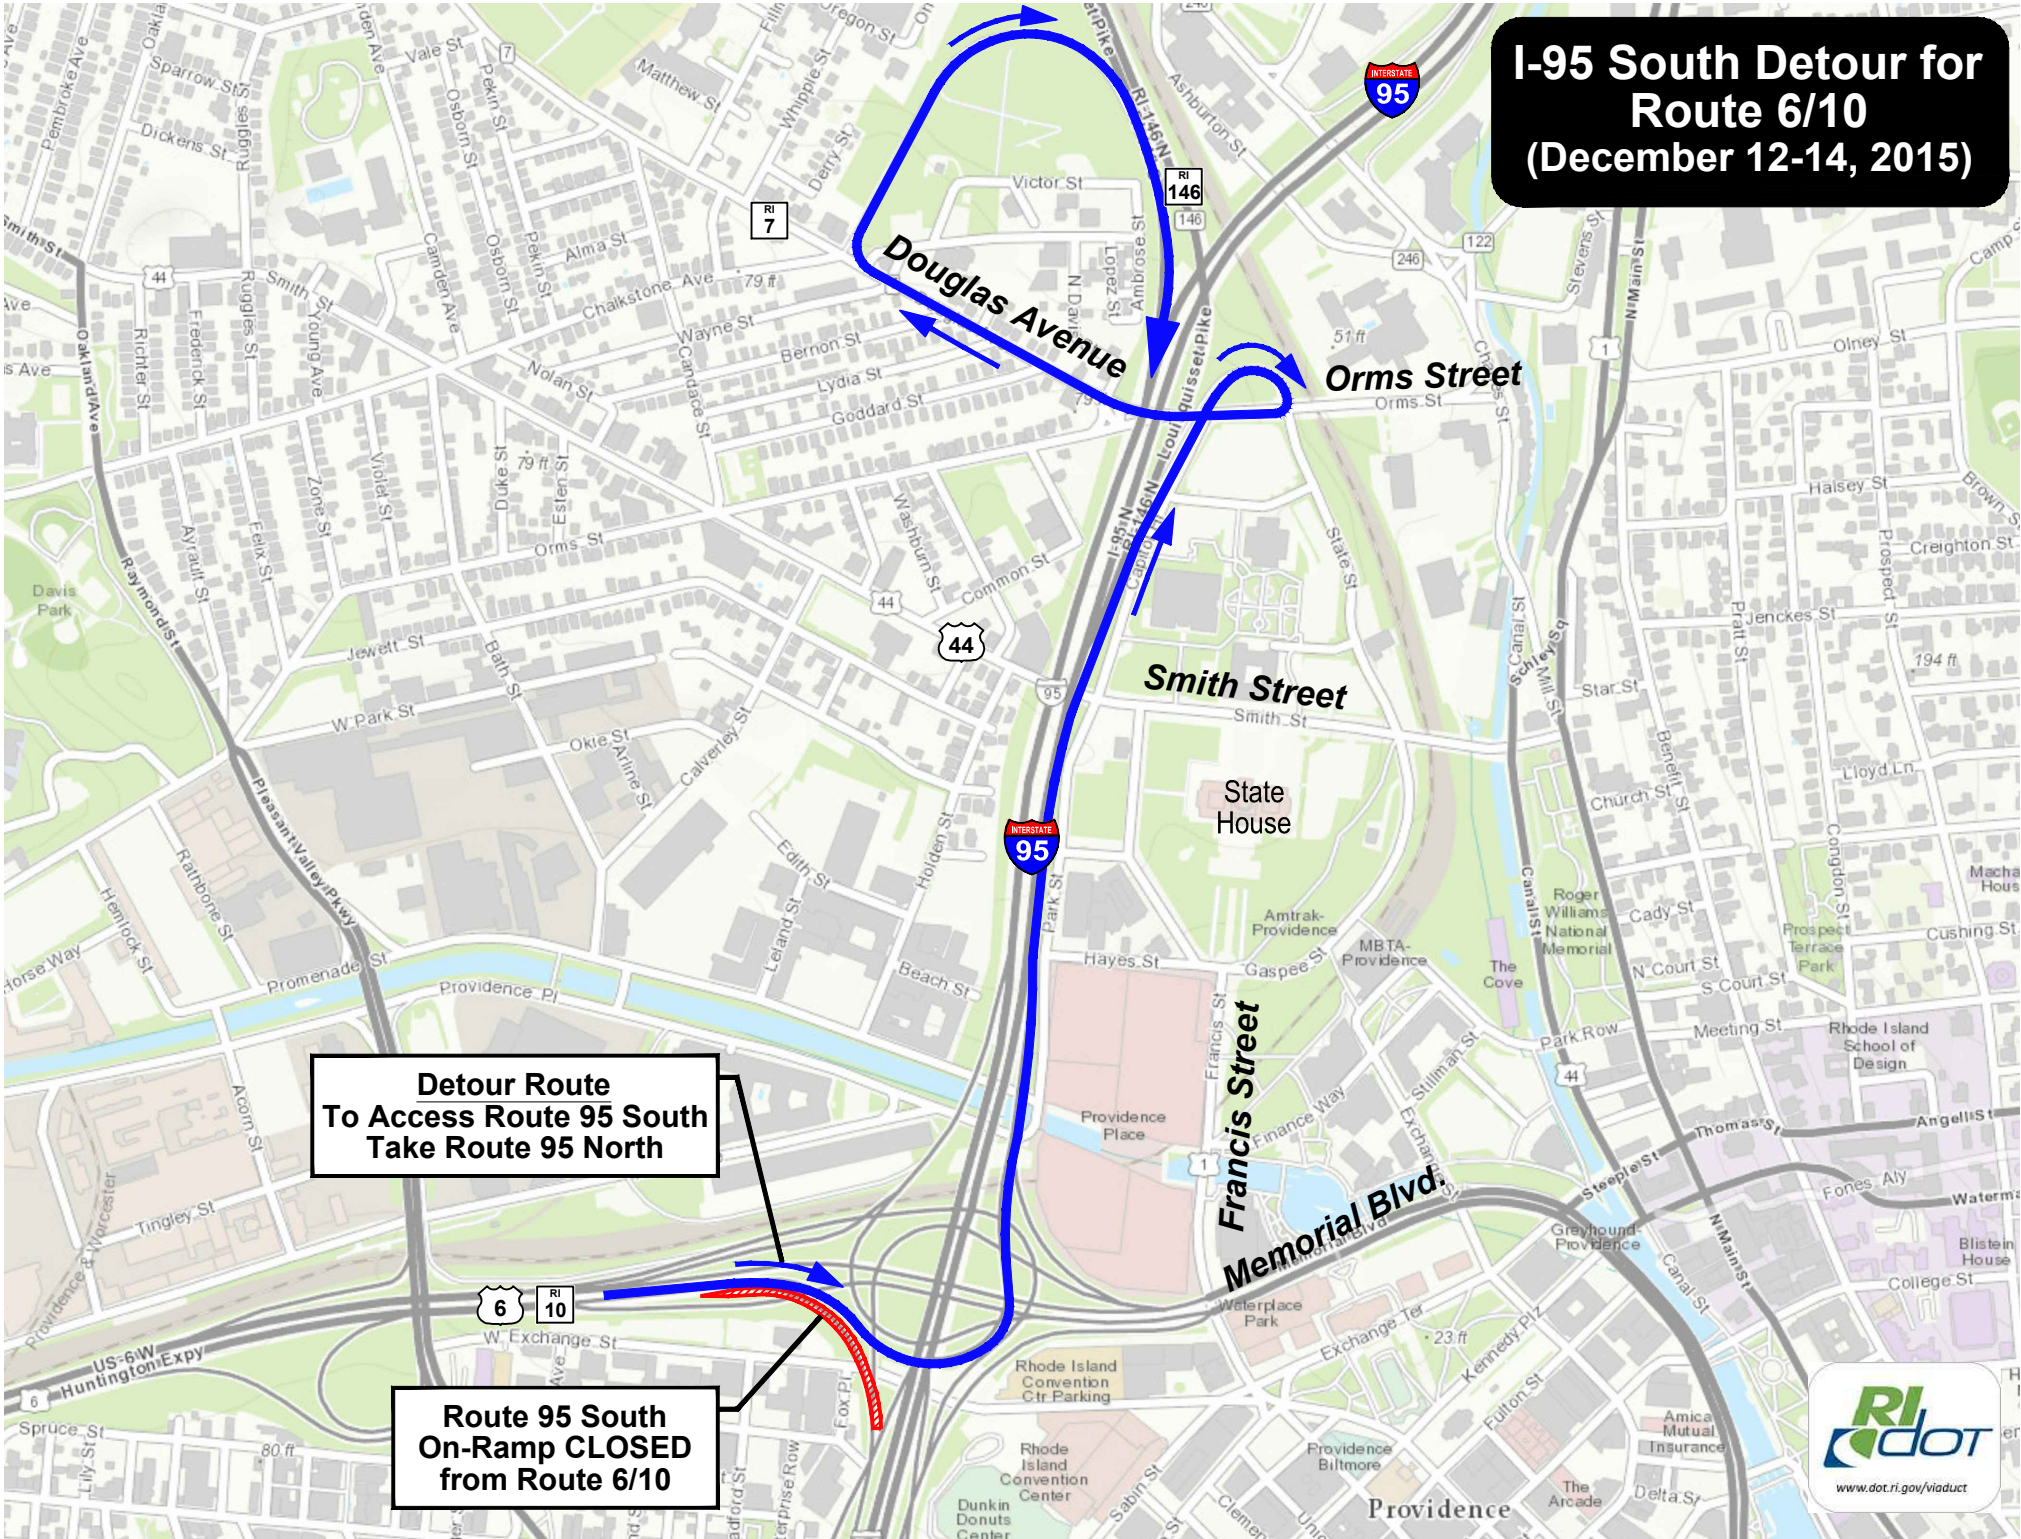

**I-95 South Detour for
Route 6/10
(December 12-14, 2015)**

**Detour Route
To Access Route 95 South
Take Route 95 North**

**Route 95 South
On-Ramp CLOSED
from Route 6/10**