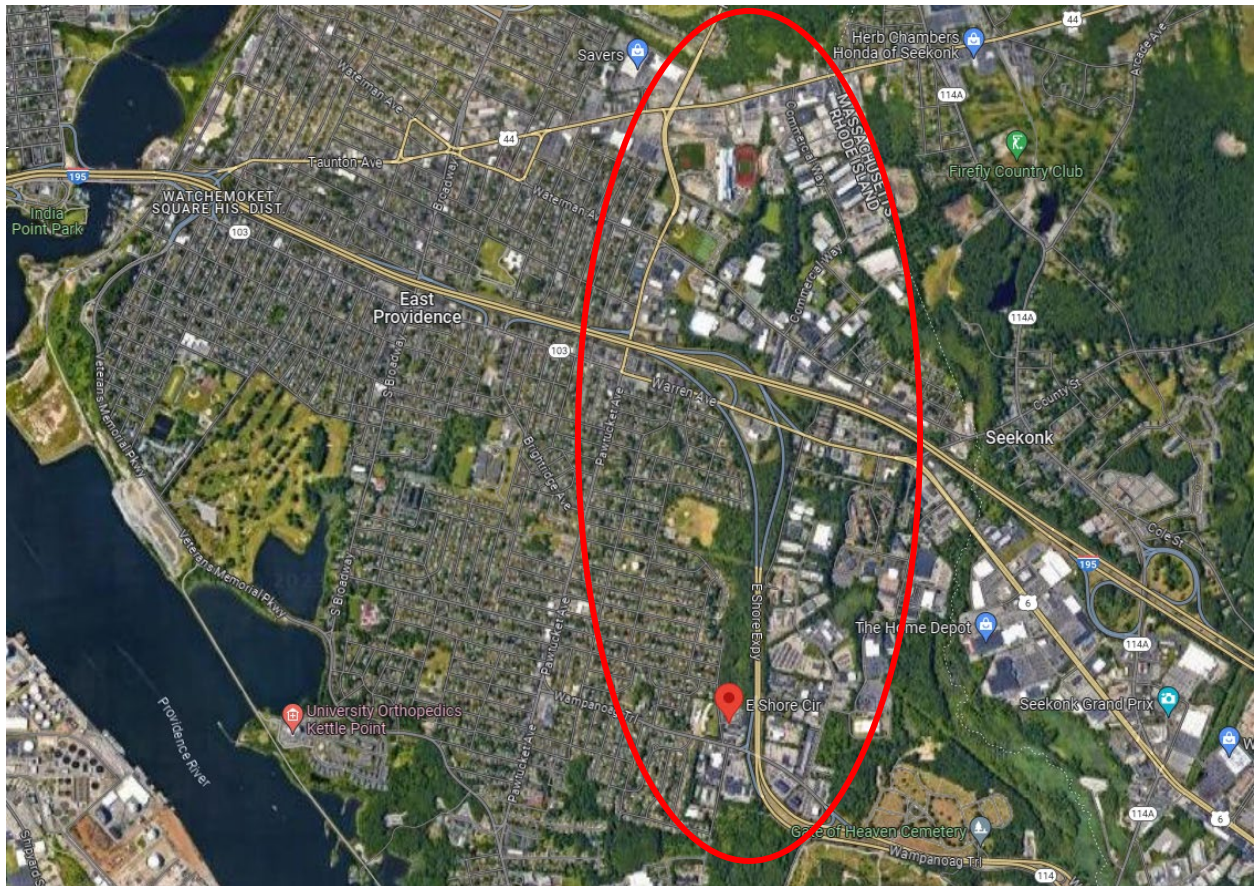

East Shore Expressway to I-195 WB Detour

East Shore Expressway to I-195 WB Detour

Take Wampanoag Trl/Pawtucket Ave 114 North Exit

Continue on Wampanoag Trl

Turn right on Pawtucket Ave (RI 114)

Continue on Pawtucket Ave (RI 114) NB toward Newport Ave (1A)/I 95