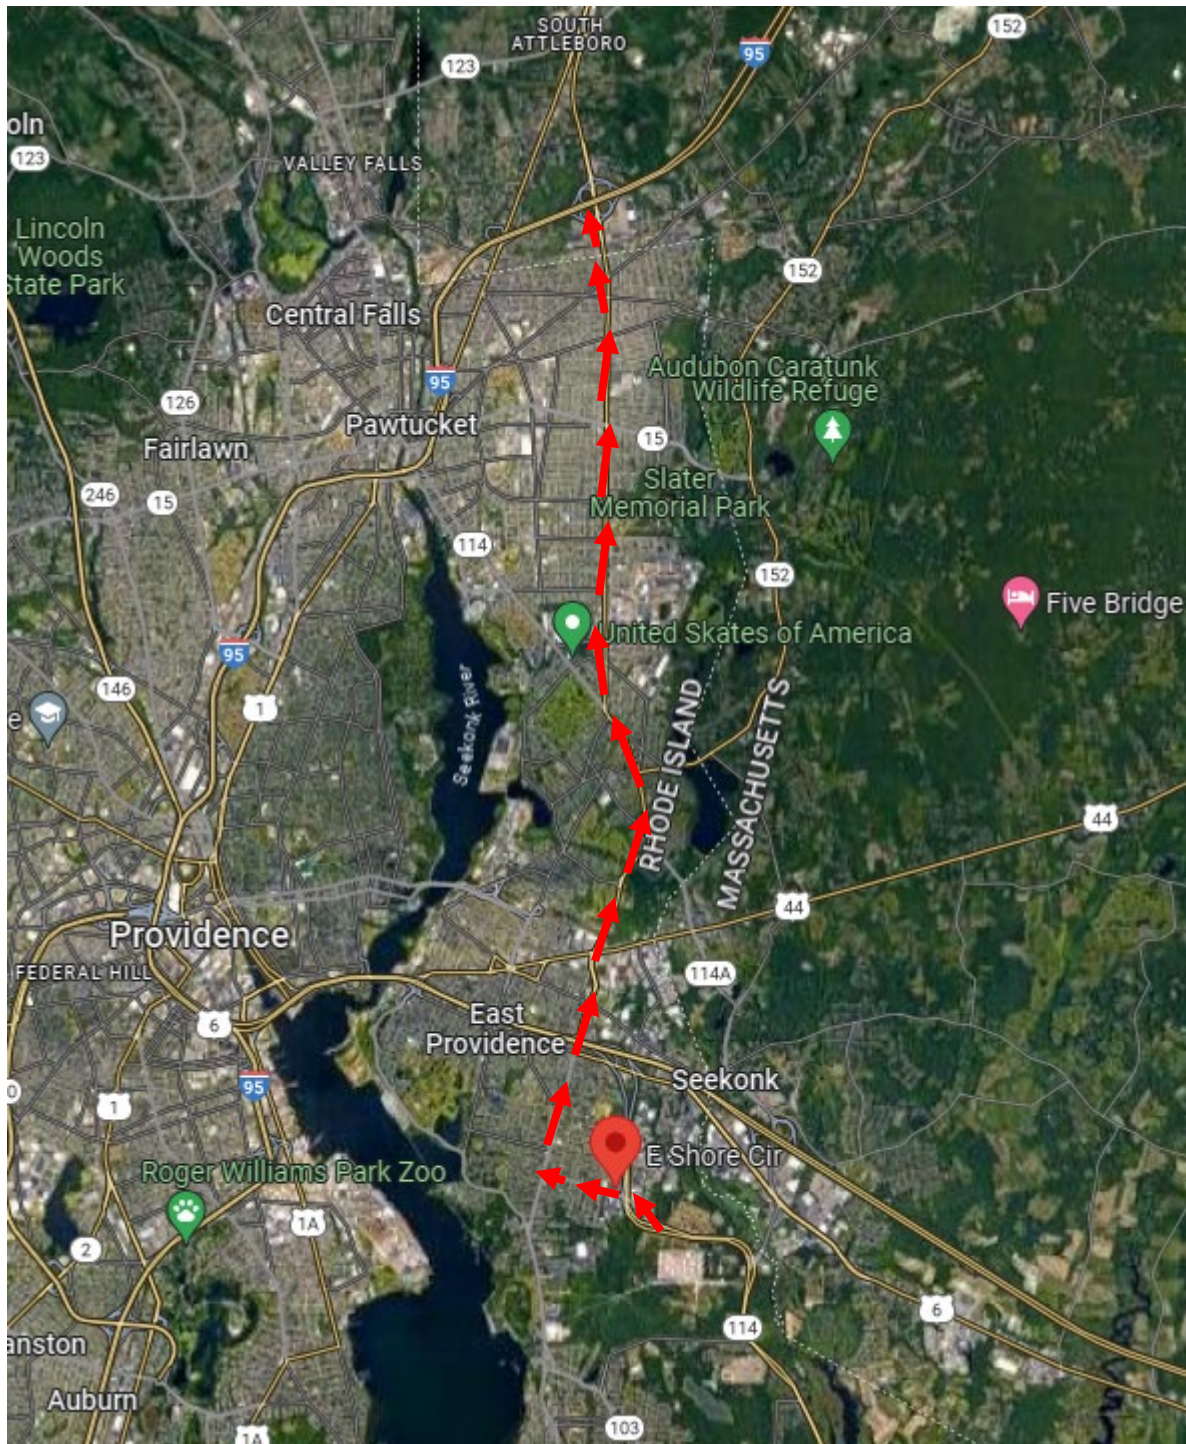

East Shore Expressway to I-195 WB Detour

East Shore Expressway to I-195 WB Detour

Take Wampanoag Trl/Pawtucket Ave 114 North Exit

Continue on Wampanoag Trl

Turn right on Pawtucket Ave (RI 114)

Continue on Pawtucket Ave (RI 114) NB toward Newport Ave (1A)/I 95